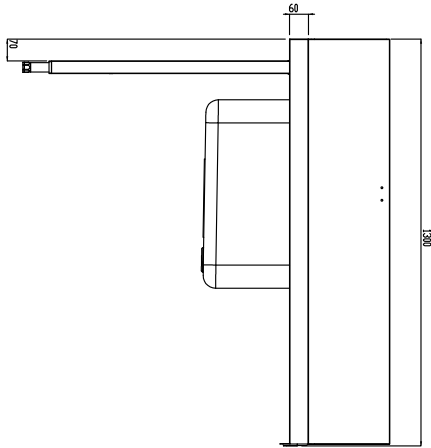

N. 2 square 40x40mm square legs with height-adjustable
feet. Sink size 500x400x300mm with overflow pipe and
drain hole.

Basket direction: from left to right.

Main Features

- Supplied knocked-down and easy to assemble.
- Designed for 500x500 mm dishwashing racks.
- Suitable to be installed alone with the rack type dishwasher to save space.
- The table is intended to be directly connected with the rack type in the loading side from left to right direction.

Sustainability

- Stainless steel feet 50 mm adjustable in height to align the operation height between the dishwasher and table as well as to ensure that tables drain back into the dishwasher.

Optional Accessories

- 2 legs for floor mounted storing shelf PNC 855296
- Dish scraper PNC 855297
- Floor fastening kit for 2 square legs PNC 865386
- Removable bridge table, 800 mm PNC 865418
- Removable bridge table with hole, 800 mm PNC 865419
- Undershelf for dishwasher table, 1300 mm PNC 865481

APPROVAL: _____

Experience the Excellence
www.electroluxprofessional.com

Front

Side

D = Drain

Top

Key Information:

External dimensions, Width:	
865407 (BHRPT6B11L)	1300 mm
External dimensions, Depth:	755 mm
External dimensions, Height:	1170 mm
Net weight:	24 kg
Splashback Dimensions, Height:	260 mm
Basin dimensions:	