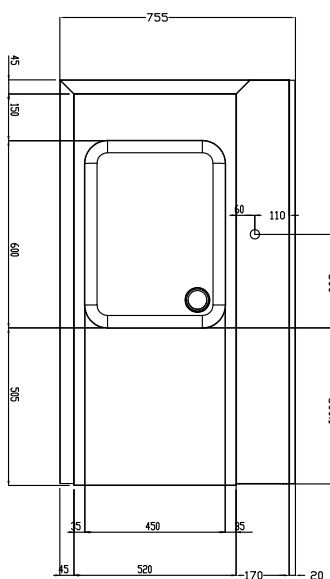

N. 2 square 40x40mm square legs with height-adjustable
feet. Sink size 500x400x300mm with overflow pipe and
drain hole.

Basket direction: from left to right.

Main Features

- Supplied knocked-down and easy to assemble.
- Designed for 500x500 mm dishwashing racks.
- Suitable to be installed alone with the rack type dishwasher to save space.
- The table is intended to be directly connected with the rack type in the loading side from left to right direction.

Sustainability

- Stainless steel feet 50 mm adjustable in height to align the operation height between the dishwasher and table as well as to ensure that tables drain back into the dishwasher.

Optional Accessories

- 2 legs for floor mounted storing shelf PNC 855296
- Dish scraper PNC 855297
- Floor fastening kit for 2 square legs PNC 865386
- Removable bridge table, 800 mm PNC 865418
- Removable bridge table with hole, 800 mm PNC 865419
- Undershelf for dishwasher table, 1300 mm PNC 865481

APPROVAL: _____

Experience the Excellence
www.electroluxprofessional.com

Front

Side

D = Drain

Top

Key Information:

External dimensions, Width:	
865407 (BHRPT6B11L)	1300 mm
External dimensions, Depth:	755 mm
External dimensions, Height:	1170 mm
Net weight:	24 kg
Splashback Dimensions, Height:	260 mm
Basin dimensions:	