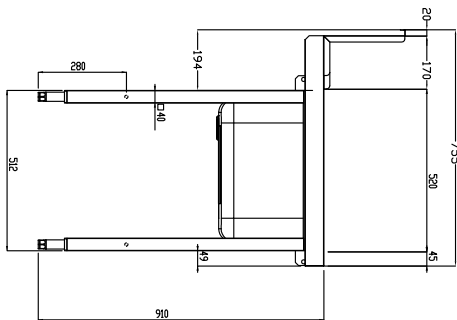

N. 2 square 40x40mm square legs with height-adjustable
feet. Sink size 500x400x300mm with overflow pipe and
drain hole.

Basket direction: from left to right.

Main Features

- Supplied knocked-down and easy to assemble.
- Designed for 500x500 mm dishwashing racks.
- Suitable to be installed alone with the rack type dishwasher to save space.
- The table is intended to be directly connected with the rack type in the loading side from left to right direction.

Sustainability

- Stainless steel feet 50 mm adjustable in height to align the operation height between the dishwasher and table as well as to ensure that tables drain back into the dishwasher.

Optional Accessories

- 2 legs for floor mounted storing shelf PNC 855296
- Dish scraper PNC 855297
- Floor fastening kit for 2 square legs PNC 865386
- Removable bridge table, 800 mm PNC 865418
- Removable bridge table with hole, 800 mm PNC 865419
- Undershelf for dishwasher table, 1300 mm PNC 865481

APPROVAL: _____

Experience the Excellence
www.electroluxprofessional.com

Front

Side

D = Drain

Top

Key Information:

External dimensions, Width:	
865407 (BHRPT6B11L)	1300 mm
External dimensions, Depth:	755 mm
External dimensions, Height:	1170 mm
Net weight:	24 kg
Splashback Dimensions, Height:	260 mm
Basin dimensions:	